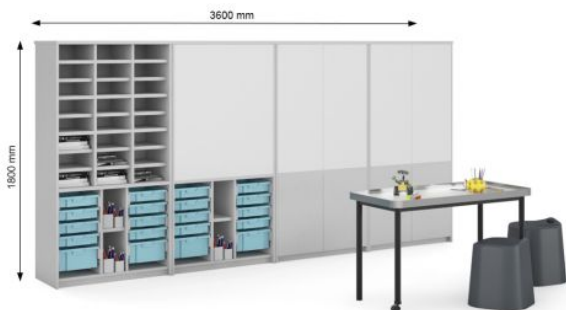

Flexi Teaching Wall Amaroo Setting

CERTIFICATIONS

WARRANTY

MIX & MATCH & CREATE
DESIGN YOUR OWN WALL SOLUTION

SKU: FLX435