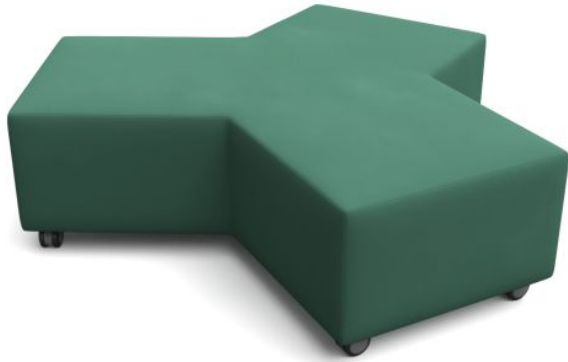

Showtime Y Shape Mobile Ottoman

CERTIFICATIONS

WARRANTY

SKU: SHOY

SPECIFICATIONS

SIZE (Millimetres)

450h x 1690w x 650/1315d
without Back - 450h (no back)

COLOURS

Available in Beachcomber fabric colour choices as shown. Also offered in Ninderry 'indigenous' fabrics. Ninderry is a unique range of materials designed by Indigenous artists that celebrate culture, connect with and give back to the community. Each hand-painted design is licensed with royalties paid directly to the artists. Paintings are reproduced on sustainable, recycled commercial fabrics milled and printed in Australia. Please contact your local BFX Sales Consultant to discuss your individual preferences.

FEATURES

- High-density foam
- Versatile Y Shape angled at 120 degrees
- Works well as a standalone piece or create engaging and easily adaptable settings
- Heavy-duty locking castors
- Combine Showtime Ottomans with Nexus Table Range and other custom-fitted tables and bookcases
- Environmentally friendly E0 board ensures classrooms are free from toxins