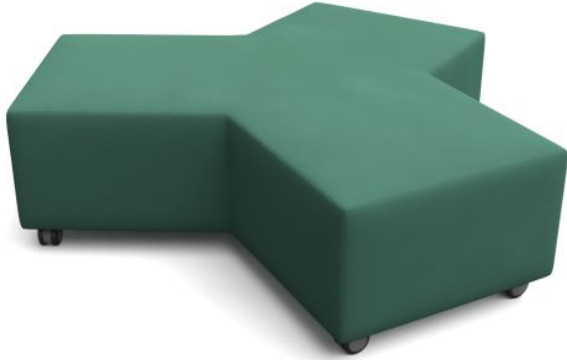

Showtime Y Shape Mobile Ottoman

CERTIFICATIONS

WARRANTY

SKU: SHOY

SPECIFICATIONS

Specification	Details
Dimensions (mm)	450h x 1690w x 650/1315d without Back - 450h (no back)
Material	High-density foam, E0 Board
Colours	Proudly Australian-made and available made-to-order in Warwick Beachcomber fabric, or choose from a wide range of commercial fabric choices. Also available in our best-selling BFX Exclusive Fabrics and Vinyls. Contact your local BFX Sales Consultant to discuss your individual preferences.
Mobility	Heavy-Duty Lockable Castors
Collection	Showtime

??

??

FEATURES

Supportive high-density foam for lasting comfort
Unique Y shape with 120-degree angles for versatile configurations

Contact your local BFX Consultant, [click here](#) or scan to view colours & options >