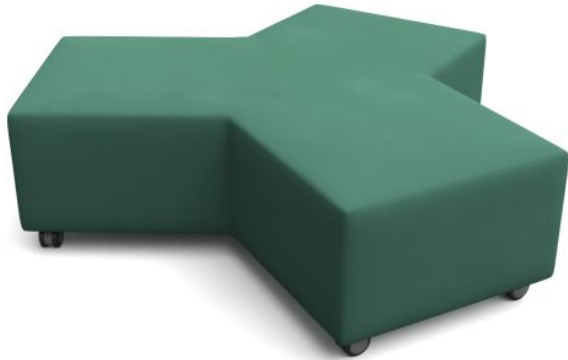

Showtime Y Shape Mobile Ottoman

CERTIFICATIONS

WARRANTY

SKU: SHOY

SPECIFICATIONS

SIZE (Millimetres)

450h x 1690w x 650/1315d
without Back - 450h (no back)

COLOURS

Available in Beachcomber fabric colour choices as shown. Also offered in Ninderry 'indigenous' fabrics. Ninderry is a unique range of materials designed by Indigenous artists that celebrate culture, connect with and give back to the community. Each hand-painted design is licensed with royalties paid directly to the artists. Paintings are reproduced on sustainable, recycled commercial fabrics milled and printed in Australia. Please contact your local BFX Sales Consultant to discuss your individual preferences.

FEATURES

- High-density foam
- Versatile Y Shape angled at 120 degrees
- Works well as a standalone piece or create engaging and easily adaptable settings
- Heavy-duty locking castors
- Combine Showtime Ottomans with Nexus Table Range and other custom-fitted tables and bookcases
- Environmentally friendly E0 board ensures classrooms are free from toxins