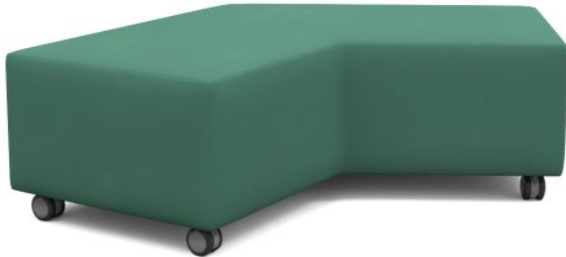

Showtime Angled Mobile Ottoman

CERTIFICATIONS

WARRANTY

SKU: SHOA

SPECIFICATIONS

Specification	Details
Dimensions (mm)	450h x 1040/1690w x 650d
Seat Height	450h
Material	High-density foam, E0 Board
Colours	Proudly Australian-made and available made-to-order in Warwick Beachcomber fabric, or choose from a wide range of commercial fabric choices. Also available in our best-selling BFX Exclusive Fabrics, including the Ninderry and Australiana Ranges. Contact your local BFX Sales Consultant to discuss your individual preferences.
Mobility	Heavy-Duty Lockable Castors
Collection	Showtime

FEATURES

- 120 degree angled design for versatile seating setups
- No-Back style promotes open and flexible seating
- Comfortably fits up to three individuals

Contact your local BFX Consultant, [click here](#) or scan to view colours & options >