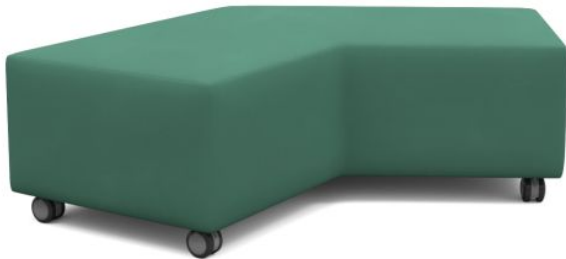

Showtime Angled Mobile Ottoman

CERTIFICATIONS

WARRANTY

SKU: SHOA