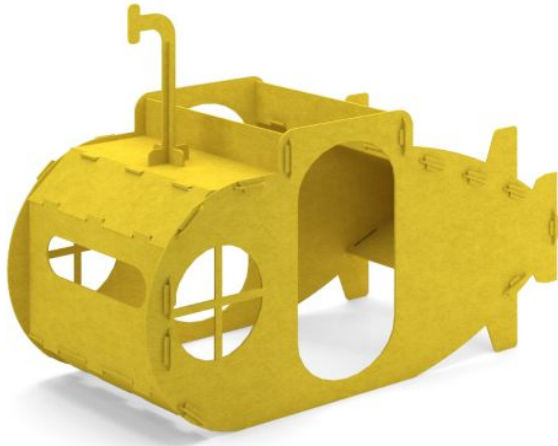

AudioArt Submarine Cubby House

SKU: AATCS

CERTIFICATIONS

WARRANTY

SPECIFICATIONS

SIZE OPTIONS

9mm thick polyester fibre board offered in the following size as standard;
1495h x 2100w x 900d

COLOURS

Available in a wide range of popular pinnable acoustic panel colours as shown.

FEATURES

- Key-lock system of pre-cut panels
- 9mm thick polyester fibreboard
- Great for classroom reading nooks, story time or library displays
- Cubby height and cut outs specifically designed to ensure teacher visibility at all times
- Available in a wide range of 9mm acoustic panel colours as shown
- Pinnable, lightweight and easy to move
- Comes flat packed ready to assemble with easy-to-follow instructions
- BFX AudioArt Cubby House range includes Castle, Rocket, House, Troopie and Truck and Submarine