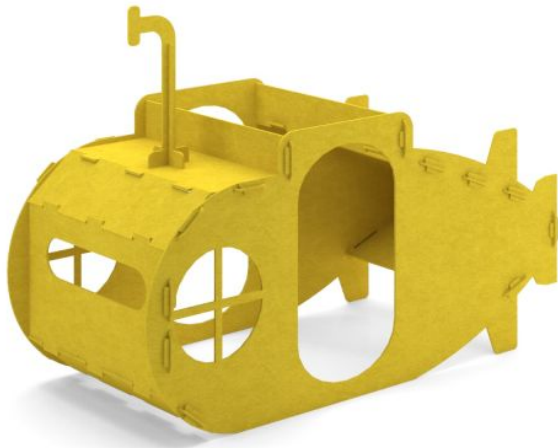

AudioArt Submarine Cubby House

CERTIFICATIONS

WARRANTY

SKU: AATCS