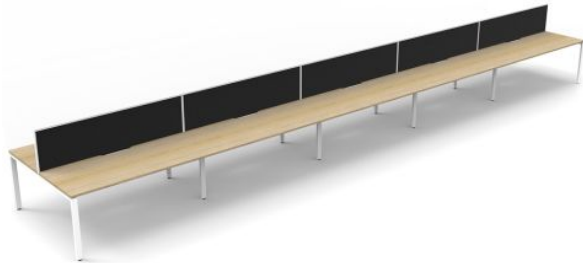

Deluxe Infinity Profile Leg Double Sided Desk with Screen - Ten Person

WARRANTY

SKU: FNXDPD10S