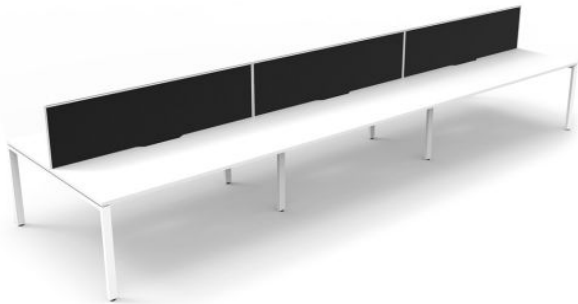

Deluxe Infinity Profile Leg Double Sided Desk with Screen - Six Person

WARRANTY

SKU: FNXDPD6S

SPECIFICATIONS

SIZE OPTIONS (Millimeters)

6 Person;
3600w x 1530d x 730h
4500w x 1530d x 730h
5400w x 1530d x 730h

COLOUR OPTIONS

Desk Top Options - Natural Oak or Natural White scalloped top as shown.
Frame and Legs Options - Black or White powdercoated steel as shown.
Screen Options - Black fabric with White frame or Grey fabric with Black frame.

FEATURES

Maximise office space
Large, medium or small desks
750mm Depth work top per user
Two desk top board colour options
Two powdercoated steel frame and leg options
Optional Screens - available in Black fabric with White frame or Grey fabric with Black frame