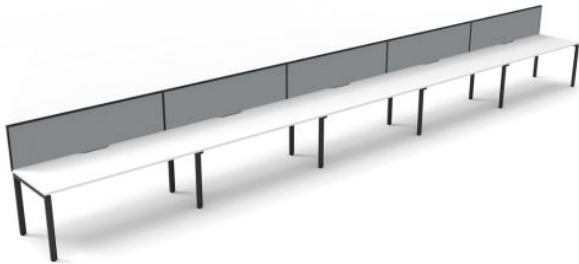

Deluxe Infinity Profile Leg Single Sided Desk with Screen - Five Person

WARRANTY

SKU: FNXPSS55

SPECIFICATIONS

SIZE OPTIONS (Millimeters)??

5 Person;
6000w x 750d x 730h
7500w x 750d x 730h
9000w x 750d x 730h

COLOUR OPTIONS

Desk Top Options - Natural Oak or Natural White scalloped top as shown.
Frame and Legs Options - Black or White powder-coated steel as shown.
Screen Options - Black fabric with White frame or Grey fabric with Black frame.

FEATURES

Offered in 1 Person through to 5 Persons required for your run of desks
60 x 30 profile leg adds a minimalist look
Maximise office space - large, medium or small desks
750mm Depth worktop per user
Optional Screen - available in Black fabric with White frame or Grey fabric with Black frame