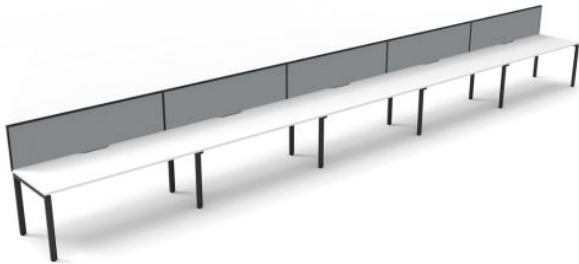

Deluxe Infinity Profile Leg Single Sided Desk with Screen - Five Person

WARRANTY

SKU: FNXPSS5S

SPECIFICATIONS

SIZE OPTIONS (Millimeters)

5 Person;
6000w x 750d x 730h
7500w x 750d x 730h
9000w x 750d x 730h

COLOUR OPTIONS

Desk Top Options - Natural Oak or Natural White scalloped top as shown.
Frame and Legs Options - Black or White powder-coated steel as shown.
Screen Options - Black fabric with White frame or Grey fabric with Black frame.

FEATURES

Offered in 1 Person through to 5 Persons required for your run of desks
60 x 30 profile leg adds a minimalist look
Maximise office space - large, medium or small desks
750mm Depth worktop per user
Optional Screen - available in Black fabric with White frame or Grey fabric with Black frame