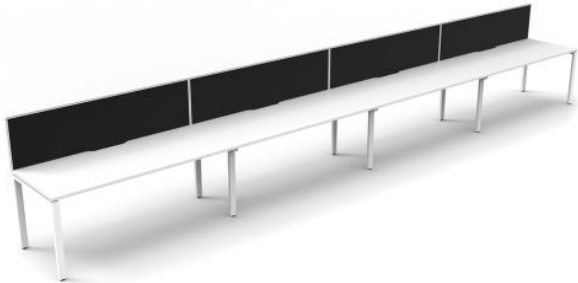

Deluxe Infinity Profile Leg Single Sided Desk with Screen - Four Person

WARRANTY

SKU: FNXPSS4S

SPECIFICATIONS

SIZE OPTIONS (Millimeters)??

4 Person;
4800w x 750d x 730h
6000w x 750d x 730h
7200w x 750d x 730h

COLOUR OPTIONS

Desk Top Options - Natural Oak or Natural White scalloped top as shown.
Frame and Legs Options - Black or White powder-coated steel as shown.
Screen Options - Black fabric with White frame or Grey fabric with Black frame.

FEATURES

Offered in 1 Person through to 5 Persons required for your run of desks
60 x 30 profile leg adds a minimalist look
Maximise office space - large, medium or small desks
750mm depth work top per user
Optional Screen - available in Black fabric with White frame or Grey fabric with Black frame