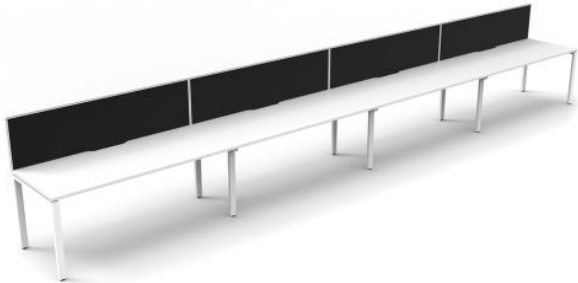

Deluxe Infinity Profile Leg Single Sided Desk with Screen - Four Person

WARRANTY

SKU: FNXPSS4S

SPECIFICATIONS

SIZE OPTIONS (Millimeters)

4 Person;
4800w x 750d x 730h
6000w x 750d x 730h
7200w x 750d x 730h

COLOUR OPTIONS

Desk Top Options - Natural Oak or Natural White scalloped top as shown.
Frame and Legs Options - Black or White powder-coated steel as shown.
Screen Options - Black fabric with White frame or Grey fabric with Black frame.

FEATURES

Offered in 1 Person through to 5 Persons required for your run of desks
60 x 30 profile leg adds a minimalist look
Maximise office space - large, medium or small desks
750mm depth work top per user
Optional Screen - available in Black fabric with White frame or Grey fabric with Black frame