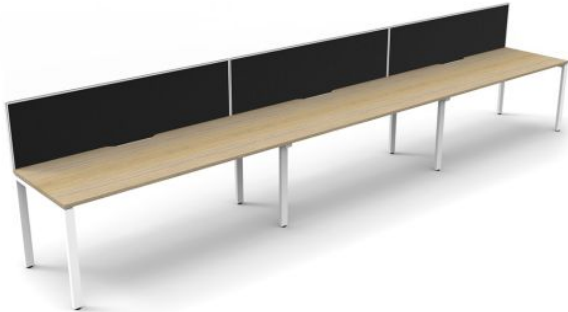

Deluxe Infinity Profile Leg Single Sided Desk with Screen - Three Person

WARRANTY

SKU: FNXPSS3S

SPECIFICATIONS

SIZE OPTIONS (Millimeters)

3 Person;
3600w x 750d x 730h
4500w x 750d x 730h
5400w x 750d x 730h

COLOUR OPTIONS

Desk Top Options - Natural Oak or Natural White scalloped top as shown.
Frame and Legs Options - Black or White powdercoated steel as shown.
Screen Options - Black fabric with White frame or Grey fabric with Black frame.

FEATURES

Offered in 1 Person through to 5 Persons required for your run of desks
60 x 30 profile leg adds a minimalist look
Maximise office space - large, medium or small desks
750mm Depth worktop per user
Optional Screen - available in Black fabric with White frame or Grey fabric with Black frame