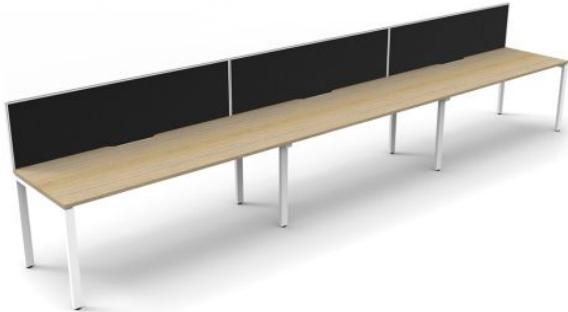

Deluxe Infinity Profile Leg Single Sided Desk with Screen - Three Person

CONTRACTS

WARRANTY

SKU: FNXPSS3S

SPECIFICATIONS

SIZE OPTIONS (Millimeters)??

3 Person;
3600w x 750d x 730h
4500w x 750d x 730h
5400w x 750d x 730h

COLOUR OPTIONS

Desk Top Options - Natural Oak or Natural White scalloped top as shown.
Frame and Legs Options - Black or White powdercoated steel as shown.
Screen Options - Black fabric with White frame or Grey fabric with Black frame.

??

FEATURES

Offered in 1 Person through to 5 Persons required for your run of desks
60 x 30 profile leg adds a minimalist look
Maximise office space - large, medium or small desks
750mm Depth worktop per user
Optional Screen - available in Black fabric with White frame or Grey fabric with Black frame