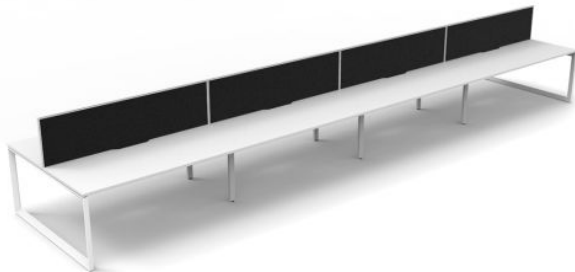

Deluxe Infinity Loop Leg Double Sided Desk with Screen - Eight Person

WARRANTY

SKU: FNXDL8S

SPECIFICATIONS

Specification	Details
Size Options (mm)	8 Person; 4800w x 1530d x 730h 6000w x 1530d x 730h 7200w x 1530d x 730h
Colour Options	Desk Top Options - Natural Oak or Natural White scalloped top as shown. Table Frame/Screen Options - Powder coated steel as shown - available as follows: 1. Black Leg with Grey fabric/Black Frame Screen 2. White Leg with Black fabric/White Frame Screen

FEATURES

Premium bevelled edge loop leg design for a sleek and modern finish
Space-saving desks available in large, medium, or small sizes
750mm deep worktop per user for a spacious and comfortable workspace