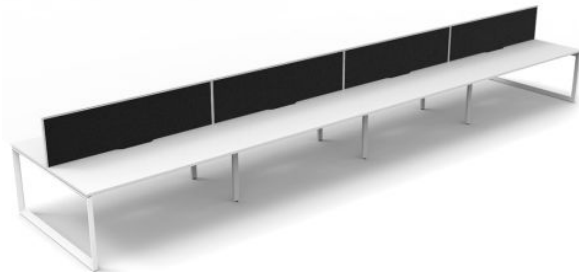

Deluxe Infinity Loop Leg Double Sided Desk with Screen - Eight Person

CONTRACTS

WARRANTY

SKU: FNXDLD8S

SPECIFICATIONS

Specification	Details
Size Options (mm)	8 Person; 4800w x 1530d x 730h 6000w x 1530d x 730h 7200w x 1530d x 730h
Colour Options	Desk Top Options - Natural Oak or Natural White scalloped top as shown. Table Frame/Screen Options - Powder coated steel as shown - available as follows: 1. Black Leg with Grey fabric/Black Frame Screen 2. White Leg with Black fabric/White Frame Screen

??

??

FEATURES

Premium bevelled edge loop leg design for a sleek and modern finish ??
Space-saving desks available in large, medium, or small sizes
750mm deep worktop per user for a spacious and comfortable workspace ??