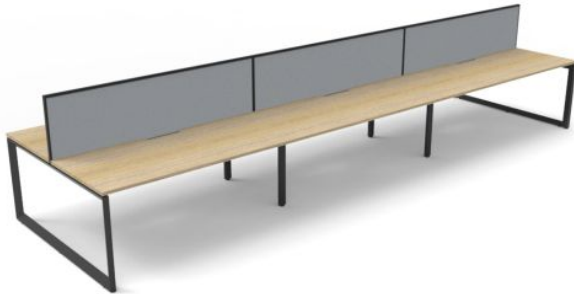

Deluxe Infinity Loop Leg Double Sided Desk with Screen - Six Person

CONTRACTS

WARRANTY

SKU: FNXDLD6S