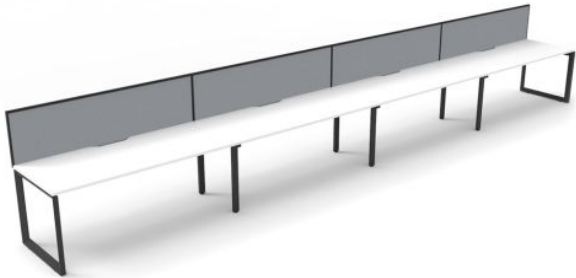

Deluxe Infinity Loop Leg Single Sided Desk with Screen - Four Person

WARRANTY

SKU: FNXLSS4S

SPECIFICATIONS

COLOUR OPTIONS

Desk Top Options - Natural Oak or Natural White scalloped top as shown.
Frame and Legs Options - Black or White powdercoated steel as shown.
Screen Options - Black fabric with White frame or Grey fabric with Black frame.

SIZE OPTIONS (Millimeters)??

4 Person;
4800w x 750d x 730h
6000w x 750d x 730h
7200w x 750d x 730h

FEATURES

Offered in 1 Person through to 5 Persons required for your run of desks
Bevelled edge loop leg finish??gives a premium look
Maximise office space - large, medium or small desks
750mm Depth work top per user
Two desk top board colour options
Two powdercoated steel frame and leg options
Optional Screen - Black fabric with White frame or Grey fabric with Black frame