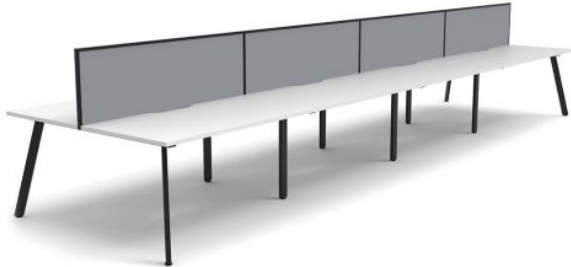

Eternity Double Sided Desk with Screen - Eight Person

CONTRACTS

WARRANTY

SKU: FNXDED8S