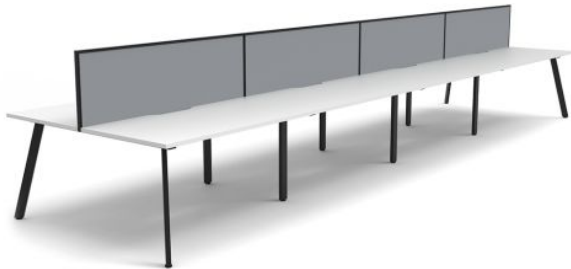

Eternity Double Sided Desk with Screen - Eight Person

WARRANTY

SKU: FNXDED8S