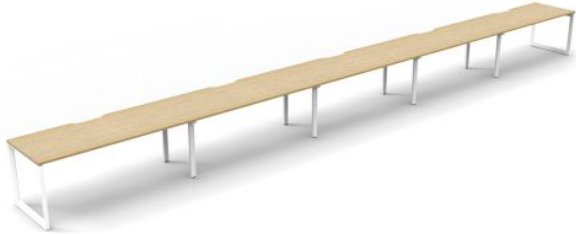

Deluxe Infinity Loop Leg Single Sided Desk - Five Person

WARRANTY

SKU: FNXDLSS5

SPECIFICATIONS

COLOUR OPTIONS

Desk Top Options - Natural Oak or Natural White scalloped top as shown.
Frame and Legs Options - Black or White powdercoated steel as shown.

SIZE OPTIONS (Millimeters)??

5 Person;
6000w x 750d x 730h
7500w x 750d x 730h
9000w x 750d x 730h

FEATURES

Offered in 1 Person through to 5 Persons required for your run of desks
Maximise office space - large, medium or small desks
750mm Depth worktop per user
Two desktop board colour options
Two powdercoated steel frame and leg options