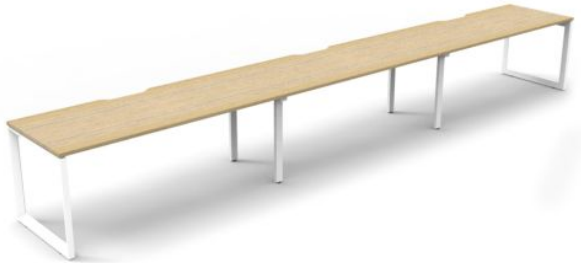

Deluxe Infinity Loop Leg Single Sided Desk - Three Person

WARRANTY

SKU: FNXDLSS3