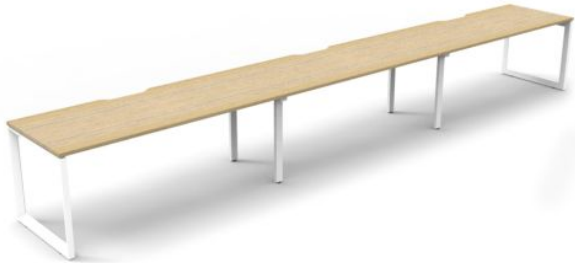

Deluxe Infinity Loop Leg Single Sided Desk - Three Person

CONTRACTS

WARRANTY

SKU: FNXLSS3

SPECIFICATIONS

SIZE OPTIONS (Millimeters)??

3 Person;
3600w x 750d x 730h
4500w x 750d x 730h
5400w x 750d x 730h

COLOUR OPTIONS

Desk Top Options - Natural Oak or Natural White scalloped top as shown.
Frame and Legs Options - Black or White powdercoated steel as shown.

??

??

FEATURES

Offered in 1 Person through to 5 Persons required for your run of desks
Bevelled edge loop leg finish??gives a premium look
Maximise office space - large, medium or small desks
750mm Depth worktop per user
Two desktop board colour options
Two powder-coated steel frame and leg options