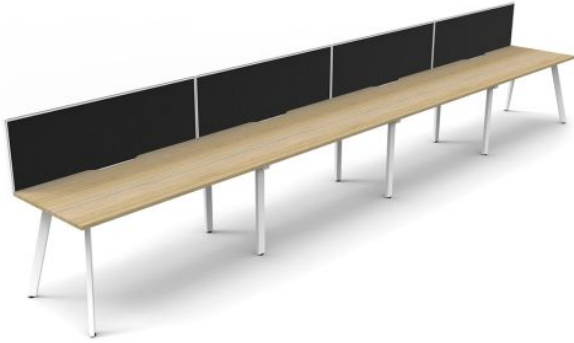

Eternity Single Sided Desk with Screen - Four Person

WARRANTY

SKU: FNXDESS4S

SPECIFICATIONS

Specification	Details
Size Options (mm)	4 Person; 4800w x 750d x 730h 6000w x 750d x 730h 7200w x 750d x 730h
Colour Options	Desk Top Options - Natural Oak or Natural White scalloped top as shown. Table Frame/Screen Options - Powder coated steel as shown - available as follows: 1. Black Leg with Grey fabric/Black Frame Screen 2. White Leg with Black fabric/White Frame Screen

??

??

??

FEATURES

Available in 1 to 5-person configurations to suit various workspace needs ??

Contact your local BFX Consultant, [click here](#) or scan to view colours & options >