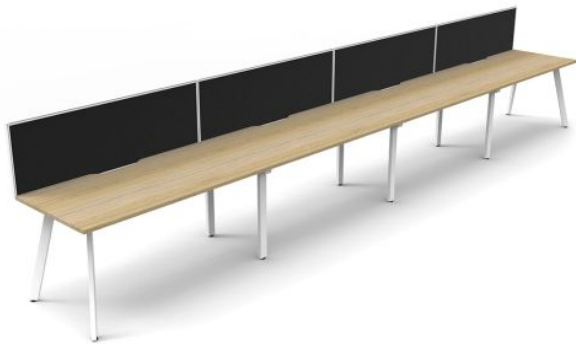

Eternity Single Sided Desk with Screen - Four Person

WARRANTY

SKU: FNXDESS4S

SPECIFICATIONS

Specification	Details
Size Options (mm)	4 Person; 4800w x 750d x 730h 6000w x 750d x 730h 7200w x 750d x 730h
Colour Options	Desk Top Options - Natural Oak or Natural White scalloped top as shown. Table Frame/Screen Options - Powder coated steel as shown - available as follows: 1. Black Leg with Grey fabric/Black Frame Screen 2. White Leg with Black fabric/White Frame Screen

FEATURES

Available in 1 to 5-person configurations to suit various workspace needs

Contact your local BFX Consultant, [click here](#) or scan to view colours & options >