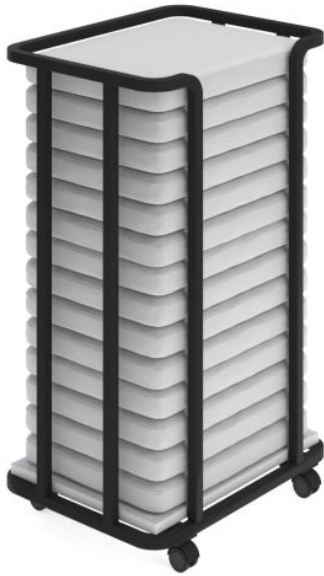

Jackpot Seat Pads with Trolley - BFX Select Water Resistant Fabric

SKU: JKPT14WR

CONTRACTS

WARRANTY

SPECIFICATIONS

SIZE (Millimeters)

Trolley overall - 800h x 480w x 370d

COLOURS

Black powder coat steel trolley including 14 Jackpot Seat Pads in your choice of BFX Select upholstered Water Resistant fabrics as shown. Also available in Vinyls and Fabric options to suit indoor or undercover outdoor spaces.

FEATURES

Store, sort and organise classroom seat pads, keeping them readily accessible when needed.

Ideal for early years and primary school

Jackpot Seat Pad Trolley comes complete with a total of 14 Seat Pads

Jackpot Seat Pad family of products are offered in Fabric, Vinyl, UV and Water Resistant fabric options

Jackpot Seat Pad Trolley is made from sturdy powder coated steel frame in Black and comes equipped with heavy duty castors for easy transport around