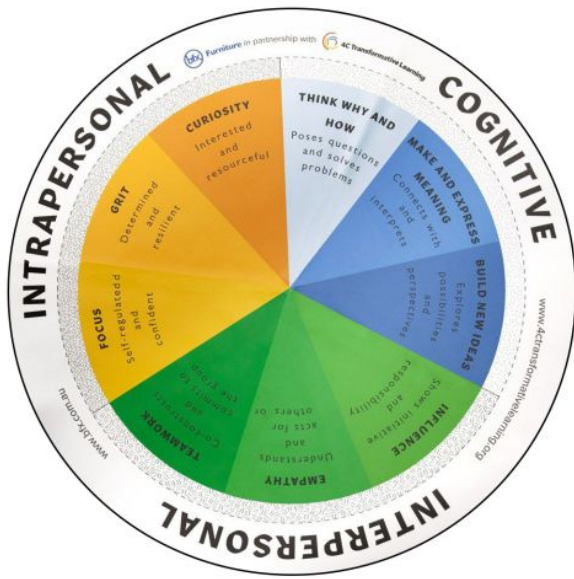

Learning Disposition Wheel

WARRANTY

SKU: LDW400

SPECIFICATIONS

SIZE (Millimetres)

900Dia x 2D

COLOUR

Full colour printed on white canvass

FEATURES

- Designed to support students, teachers and the broader school community (parents etc)
- Gives an understand of qualities that help schools become places where deep and connected learning flourishes
- Measures 900mm diameter
- Printed on washable, durable canvass
- Eye catching classroom resource
- Flexible resource - use on a top table, floor or any flat indoor or outdoor learning space.
- Easy to store - simply to roll up and stow away when not in use

Contact your local BFX Consultant, [click here](#) or scan to view colours & options >