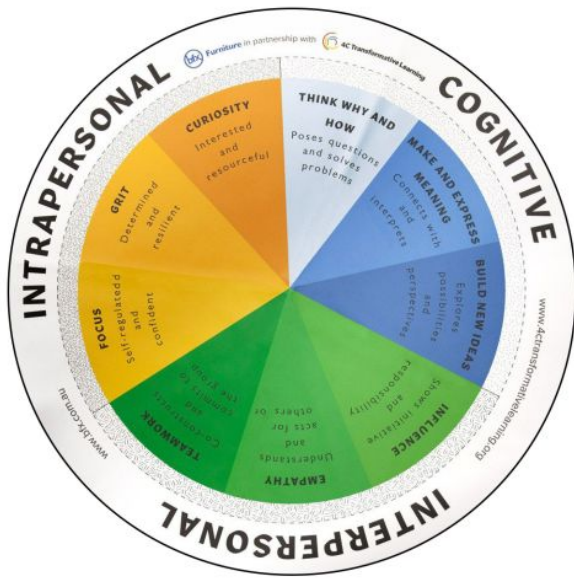

Learning Disposition Wheel

WARRANTY

SKU: LDW400