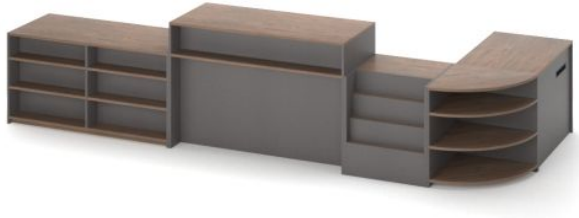

Encounter Medley Modular Reception Desk

CERTIFICATIONS

WARRANTY

SKU: ECDM

SPECIFICATIONS

Specification	Details
Setting Inclusions and Dimensions (mm)	<p>Medley Setting comprises the following Encounter Reception modules:</p> <ul style="list-style-type: none"> - 1 x Reception Desk with Bookcase Storage to Front: 1800w x 800d x 900h - 1 x Reception Desk with Full Modesty Set 200mm Back: 1800w x 800d x 1200h - 1 x Reception Storage Unit with Tiered Storage to Front: 800w x 800d x 900h - 1 x Reception Corner Unit with Quarter Round with Shelves: 800w x 800d x 900h - 1 x Reception Desk with Book Return Slot: 1200w x 800d x 900h
Materials	Constructed from E0 Melamine board and made with quality craftsmanship
Colours	Made to Order - order in Rural Oak/Parchment or Natural Walnut/New Graphite board colour combinations as standard, or contact your local BFX Sales consultant to customise a Reception Desk to suit your workspace and colour tones.
Range	Belongs to the Encounter Reception Desk and Circulation Desk range. Mix and match modular pieces, including reception desks with corner units, bookcases, shelves, desks with book return slots and/or drawers.

Sleek, seamless integration of units offers a clean, professional appearance
Equipped with quarter-round shelving for additional display and storage options

Contact your local BFX Consultant, [click here](#) or scan to view colours & options >