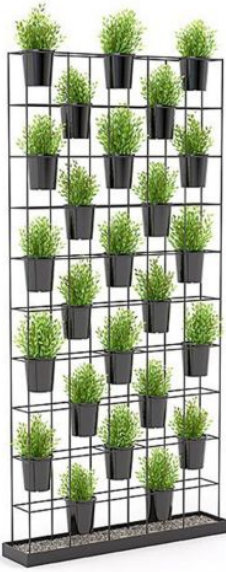

Axis Planter Wall

WARRANTY

SKU: OLG443

SPECIFICATIONS

SIZES (Millimeters)

2000h x 1000w x 200d

COLOURS

Black powder coat steel frame, black pots with imitation plants with stones for the base.

FEATURES

- Brings a touch of the outdoors inside
- Excellent room divider
- Durable steel frame in Black powder coat
- Black pots
- Stones for base
- Pre-drilled hole locations for dyna bolting unit securely to the floor