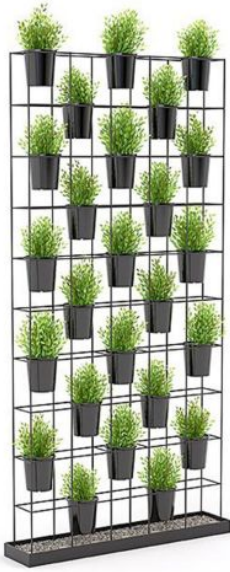

Axis Planter Wall

SKU: OLG443

WARRANTY

SPECIFICATIONS

SIZES (Millimeters)??
2000h x 1000w x 200d

COLOURS
Black powder coat steel frame, black pots with imitation plants with stones for the base.

FEATURES

- Brings a touch of the outdoors inside
- Excellent room divider
- Durable steel frame in Black powder coat
- Black pots
- Stones for base
- Pre-drilled hole locations for dyna bolting unit securely to the floor