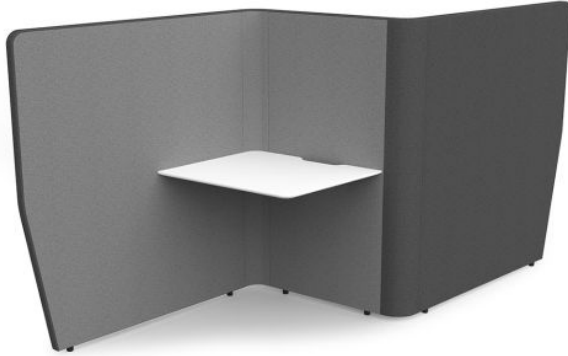

Motion Office Wave 2 Pod

WARRANTY

SKU: OLG427

SPECIFICATIONS

SIZES (Millimeters)

2 x Wave Worktops - 720w x 700d with shark nose edge top

Pod Screen - 1400h

COLOURS

Two-tone upholstered screens in Charcoal Grey/Stone Grey fabric.

WARRANTY

Frame - 10 years

Fabric - 5 years

FEATURES

Excellent concentration space for open plan offices

Provides acoustic and visual privacy for workers

Allows for efficient use of office space

Creates office space for up to two users at the one time

Contact your local BFX Consultant, [click here](#) or scan to view colours & options >