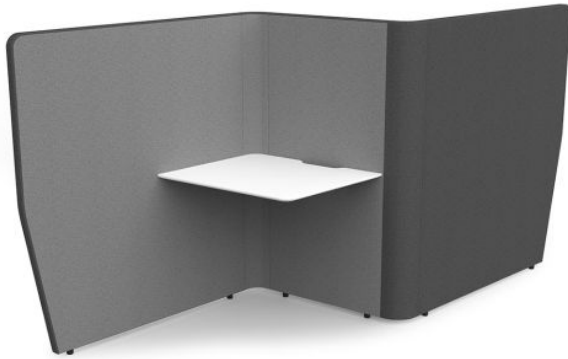

Motion Office Wave 2 Pod

WARRANTY

SKU: OLG427

SPECIFICATIONS

SIZES (Millimeters)

2 x Wave Worktops - 720w x 700d with shark nose edge top

Pod Screen - 1400h

COLOURS

Two-tone upholstered screens in Charcoal Grey/Stone Grey fabric.

WARRANTY

Frame - 10 years

Fabric - 5 years

FEATURES

Excellent concentration space for open plan offices

Provides acoustic and visual privacy for workers

Allows for efficient use of office space

Creates office space for up to two users at the one time

Contact your local BFX Consultant, [click here](#) or scan to view colours & options >