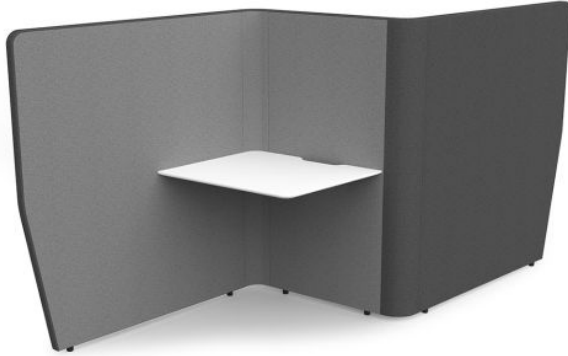

Motion Office Wave 2 Pod

WARRANTY

SKU: OLG427

SPECIFICATIONS

SIZES (Millimeters)??

2 x Wave Worktops - 720w x 700d with shark nose edge top

Pod Screen??- 1400h

COLOURS

Two-tone upholstered screens in Charcoal Grey/Stone Grey fabric.

WARRANTY

Frame - 10??years

Fabric - 5 years

??

FEATURES

Excellent concentration space for open plan offices

Provides acoustic and visual privacy for workers

Allows for efficient use of office space

Creates office space for up to two users at the one time

Contact your local BFX Consultant, [click here](#) or scan to view colours & options >