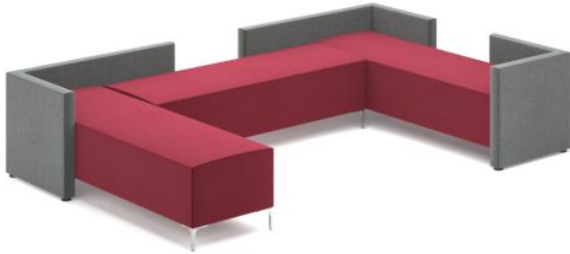

Grassi Ottoman Setting

CERTIFICATIONS

WARRANTY

SKU: GRSS