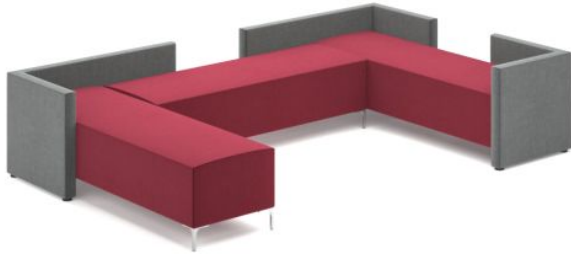

# Grassi Ottoman Setting

### SIZE (Millimeters)

3x 1800 wide Grassi Ottomans - 450h x 1800w x 600d

2x Grassi Long Arms - 1300 x 700 x 750h

1x Grassi Short Arm - 700 x 700 x 750h

Overall - 480h x 3250w x 2000d

## FEATURES

Chrome legs add a touch of modern style

HR (High Resilience) foam for added comfort

Open ottoman design allows for multiple seated positions

Proudly Australian made

Wide variety of fabric choices from the Warwick Beachcomber Fabric range