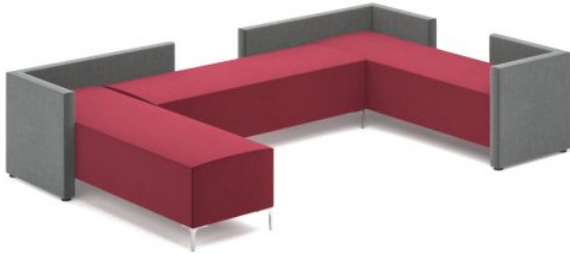

Grassi Ottoman Setting

CERTIFICATIONS

WARRANTY

SKU: GRSS

SPECIFICATIONS

SIZE (Millimeters)

3x 1800 wide Grassi Ottomans - 450h x 1800w x 600d

2x Grassi Long Arms - 1300 x 700 x 750h

1x Grassi Short Arm - 700 x 700 x 750h

Overall - 480h x 3250w x 2000d

COLOURS

Available in six on-trend fabric colour combinations from the Warwick Beachcomber Fabric Range as shown. Contact our Sales team to tailor Grassi Ottomans to suit your individual needs and meet your specific budget. Access 250+ fabric choices.

FEATURES

Chrome legs add a touch of modern style

HR (High Resilience) foam for added comfort

Open ottoman design allows for multiple seated positions

Proudly Australian made

Wide variety of fabric choices from the Warwick Beachcomber Fabric range