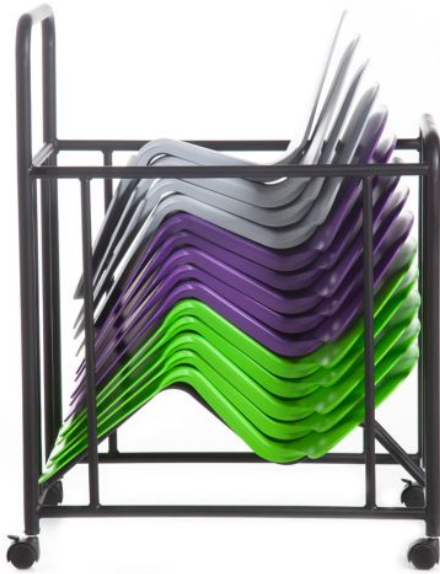

Zen Rest 14 with Trolley

SKU: ZTT

CONTRACTS

WARRANTY

SPECIFICATIONS

SIZE (Millimeters)

Trolley size overall: 290H x 360W x 600D

Includes 14 Zen Rests

COLOURS

Black powder-coated steel frame with heavy-duty lockable castors. Zen Rests are stocked in Opal Light Blue, Juice Green, Oyster Grey, Capri Blue, and Purple Moon, as shown.

FEATURES

Zen Rest Trolley fits 14 Zen Rests

Lightweight making it easy to move

Non-slip top and base

Unique design

Available in vibrant colours

Contact your local BFX Consultant, [click here](#) or scan to view colours & options >