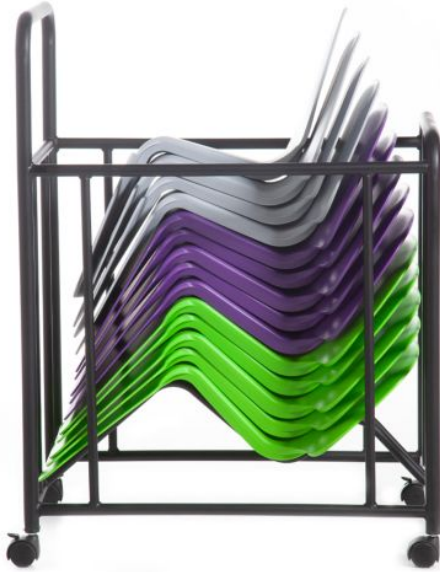

Zen Rest 14 with Trolley

SKU: ZTT

CONTRACTS

WARRANTY

SPECIFICATIONS

SIZE (Millimeters)

Trolley size overall: 290H x 360W x 600D

Includes 14 Zen Rests

COLOURS

Black powder-coated steel frame with heavy-duty lockable castors. Zen Rests are stocked in Opal Light Blue, Juice Green, Oyster Grey, Capri Blue, and Purple Moon, as shown.

FEATURES

Zen Rest Trolley fits 14 Zen Rests

Lightweight making it easy to move

Non-slip top and base

Unique design

Available in vibrant colours

Contact your local BFX Consultant, [click here](#) or scan to view colours & options >