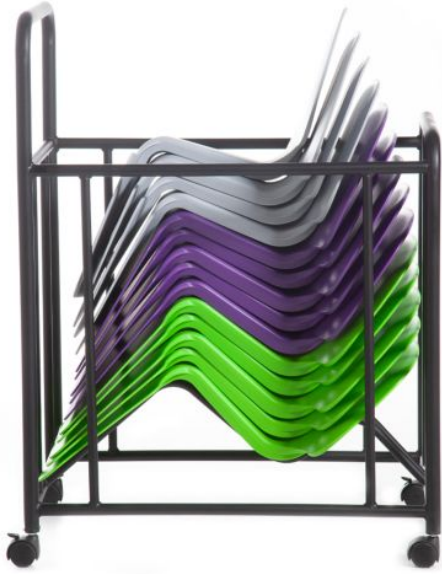

Zen Rest 14 with Trolley

SKU: ZTT

CONTRACTS

WARRANTY

SPECIFICATIONS

SIZE (Millimeters)

Trolley size overall: 290H x 360W x 600D

Includes 14 Zen Rests

COLOURS

Black powder-coated steel frame with heavy-duty lockable castors. Zen Rests are stocked in Opal Light Blue, Juice Green, Oyster Grey, Capri Blue, and Purple Moon, as shown.

FEATURES

Zen Rest Trolley fits 14 Zen Rests

Lightweight making it easy to move

Non-slip top and base

Unique design

Available in vibrant colours

Contact your local BFX Consultant, [click here](#) or scan to view colours & options >