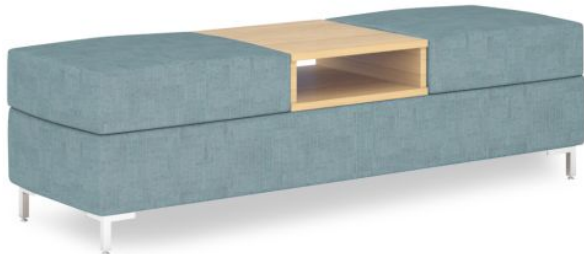

Venture Ottoman Plus Coffee Table

CERTIFICATIONS

WARRANTY

SKU: VOC

SPECIFICATIONS

Specification	Details
Dimensions	450h X 1600w X 500d 500 x 500 coffee table
Colours	Upholstered in a selection of made-to-order fabrics and board colours, please contact a BFX Sales Consultant for expert advice.

FEATURES

- Retro-inspired design adds a stylish touch to any space
- Convenient 2-seat and coffee table combination for versatile use
- Strong plywood structure reinforces the base for stability
- High-resilience (HR) foam enhances seating comfort and durability