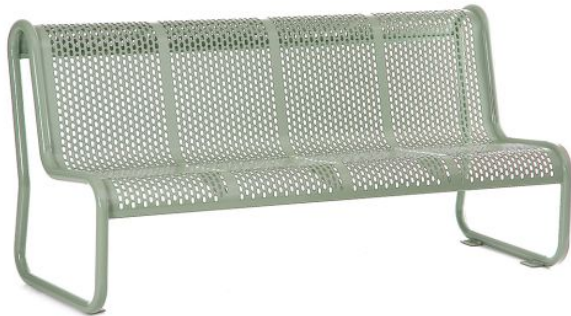

Perform Outdoor Bench With Back

SKU: POB-BACK

CERTIFICATIONS

CONTRACTS

WARRANTY

SPECIFICATIONS

SIZE (Millimeters)

860H X 1800W X 660D

449H seat

38mm galvanised tube frame

FEATURES

FEATURES

Zincanneal perforated seat & backrest for increased durability
Ideal for school courtyards, parks & outdoor lunch areas
Legs ensure maximum strength & support