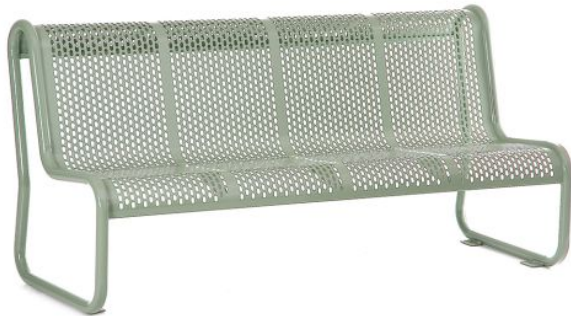

# Perform Outdoor Bench With Back

SKU: POB-BACK

### SIZE (Millimeters)

860H X 1800W X 660D

449H seat

38mm galvanised tube frame

## FEATURES

Zincanneal perforated seat & backrest for increased durability

Ideal for school courtyards, parks & outdoor lunch areas

Legs ensure maximum strength & support

Contact your local BFX Consultant, [click here](#) or scan to view colours & options >