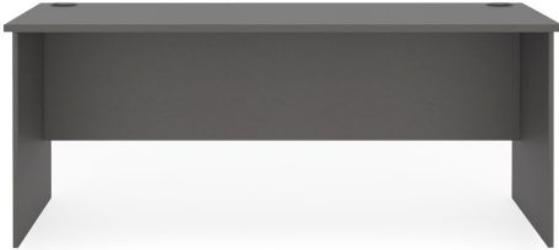

Origin E0 Straight Office Desk

CERTIFICATIONS

CONTRACTS

WARRANTY

SKU: OSD

SPECIFICATIONS

SIZE (Millimetres)

Available in 3 straight desk sizes;

725h x 1200w x 600d

725h x 1500w x 750d

725h x 1800w x 750d

All sizes come with two (2) cable entry holes.

COLOURS

Stocked in Polar White, New Graphite as shown and coming soon in NEW Raw Birch Ply board. Rural Oak is offered in limited size until it runs out; please contact your local BFX Sales Consultant to confirm stock availability.

FEATURES

Wide range of furniture pieces to choose from

Generous desktop size

Comes with two (2) cable entry holes as standard

Optional fixed or mobile pedestal drawers are available

Constructed from durable E0 commercial board