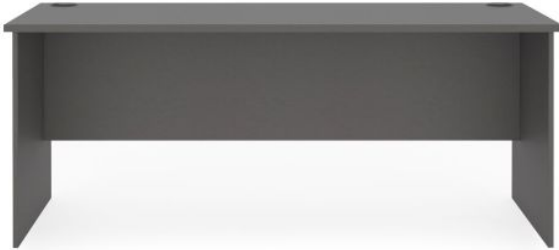

Origin E0 Straight Office Desk

CERTIFICATIONS

CONTRACTS

WARRANTY

SKU: OSD