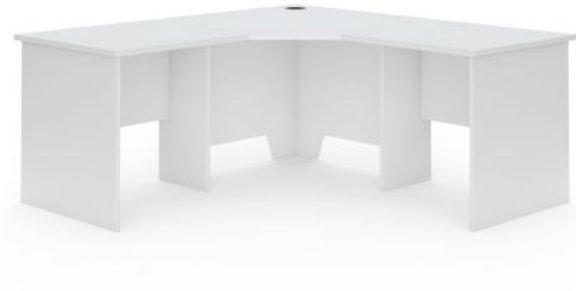

Origin E0 Corner Workstation

SKU: OCW

CERTIFICATIONS

CONTRACTS

WARRANTY

SPECIFICATIONS

SIZE (Millimeters)

725h x 1800w RHS / 1800w LHS x 600d

Configurations come with one cable entry hole.

COLOURS

Limited colours are available while stocks last in Polar White.

FEATURES

Generous workstation top sizes and configurations

Optional cable entry holes included

Optional fixed or mobile pedestal drawers available - not include in price

Constructed from durable E0 board

Contact your local BFX Consultant, [click here](#) or scan to view colours & options >