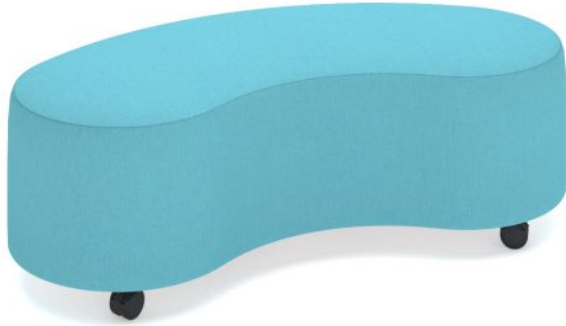

# Jelly Bean Ottoman - Mobile

SKU: JBOM

## FEATURES

Mobile version is equipped with castors to ensure easy movement

Retro design adds a playful element to any space

Strong ply base reinforces ottoman

HR (High Resilience) foam for improved comfort