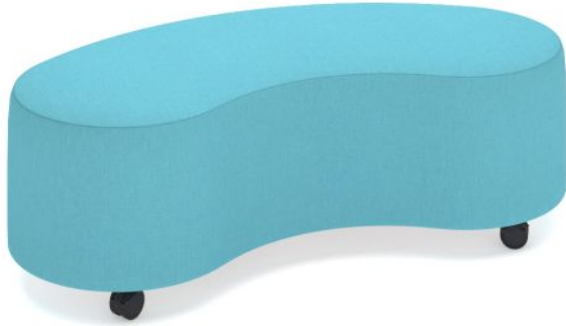

Jelly Bean Ottoman - Mobile

SKU: JBOM

CERTIFICATIONS

CONTRACTS

WARRANTY

SPECIFICATIONS

SIZE (Millimetres)

450H X 1400W X 550D

4 x 70mm locking castors (Mobile Option)

4 x Feet (Static Option also available)

COLOURS

Upholstered in a wide range of Fabrics and Vinyls Made to Order fabrics from the Warwick Beachcomber (Fabric) and Warwick Charisma (Vinyl) ranges as shown.

FEATURES

Mobile version is equipped with castors to ensure easy movement

Retro design adds a playful element to any space

Strong ply base reinforces ottoman

HR (High Resilience) foam for improved comfort

Contact your local BFX Consultant, [click here](#) or scan to view colours & options >