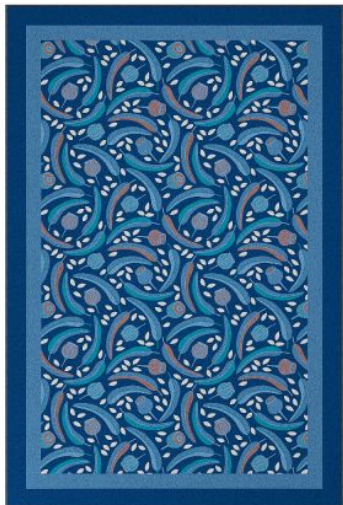

# Gum Rectangle Rug

## SPECIFICATIONS

Specification	Details
Dimensions (mm)	2000d x 3000w, 9mm thick
Designer	Designed by renowned Australian artist Jocelyn Proust
Material	100% recyclable heavy-duty polyester and printed with eco-friendly ink
Cleaning	Easy to wipe clean or vacuum. Recommended for indoor use only
Compatibility	Coordinates with BFX Australiana range

## FEATURES

- Designed by Australian artist Jocelyn Proust
- Inspired by fallen gum leaves and bush textures
- Framed border adds structure to interior layouts
- Rectangle shape suits learning spaces and shared zones
- Non-slip rubber backing ensures safe everyday use