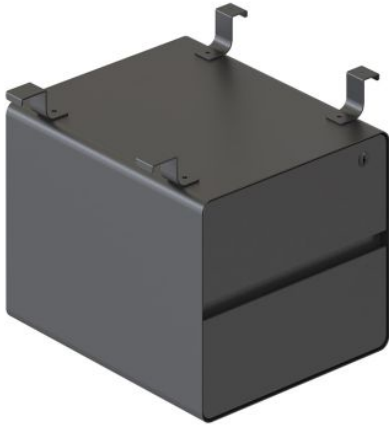

Two Drawer Hanging Pedestal - For Deluxe Profile, Loop and Eternity

WARRANTY

SKU: FNXHANG

SPECIFICATIONS

Specification	Details
Dimensions (mm)	350h x 400w x 480d
Compatibility (Workstations sold separately)	Compatible with Deluxe Infinity workstation range. Inclusive but not limited to; Deluxe Infinity Profile Leg Single Sided Desk with Screen - One Person Deluxe Infinity Loop Leg Corner Pod with Screens - Four Person Deluxe Infinity 120 Degree Eternity Leg Workstation - 3 Person
Materials	Steel carcass, eco-friendly melamine
Colours	Available in: Black Melamine with Black P/C Natural Oak with Black P/C Natural White with White P/C

Durable steel carcass for long-lasting use
Eco-friendly melamine finish in various colours
Sleek and modern design for professional environments

Contact your local BFX Consultant, [click here](#) or scan to view colours & options >