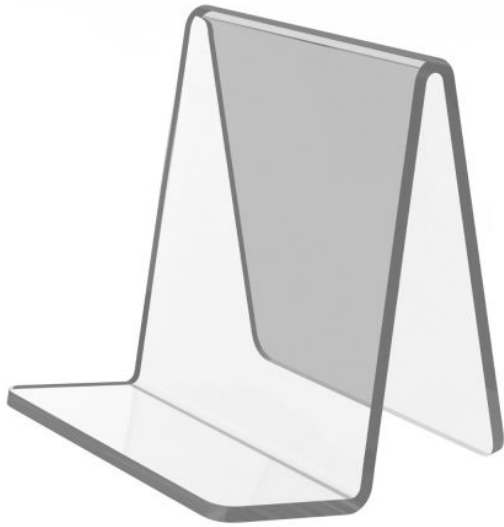

Marvel Display Accessory - Single Book Easel

CERTIFICATIONS

WARRANTY

SKU: MLS105

SPECIFICATIONS

Specifications	Details
Dimensions (mm)	160h x 120w x 175d
Materials	High-grade 4.5mm thick acrylic with smooth polished edges.
Compatibility	Enhances book display options for Marvel Library Range including: <ul style="list-style-type: none">- Marvel Library Double Unit Corner Bookcase- Marvel Library Double Unit Wedge Bookcase- Marvel Library Mobile Double Shelf Unit- Marvel Library Double Shelf Unit- Marvel Library Single Shelf Unit
Colour	Clear acrylic

FEATURES

Ideal for displaying Picture Books and most Non-Fiction titles on shelves, corner units or atop library units
Crafted from 4.5mm clear aircraft-grade acrylic for durability and clarity

Contact your local BFX Consultant, [click here](#) or scan to view colours & options >