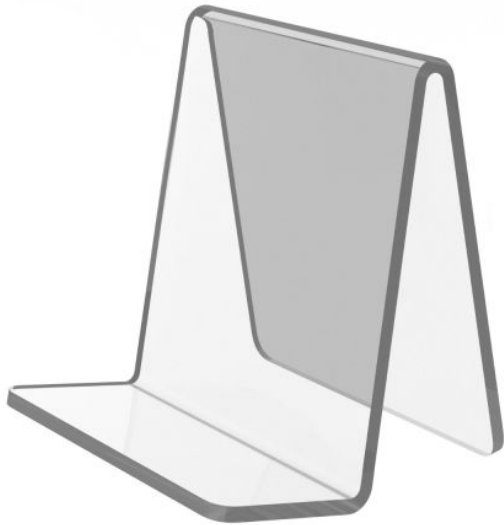

# Marvel Display Accessory - Single Book Easel

## SPECIFICATIONS

Specifications	Details
Dimensions (mm)	160h x 120w x 175d
Materials	High-grade 4.5mm thick acrylic with smooth polished edges.
Compatibility	Enhances book display options for Marvel Library Range including: <ul style="list-style-type: none"><li>- <a href="#">Marvel Library Double Unit Corner Bookcase</a></li><li>- <a href="#">Marvel Library Double Unit Wedge Bookcase</a></li><li>- <a href="#">Marvel Library Mobile Double Shelf Unit</a></li><li>- <a href="#">Marvel Library Double Shelf Unit</a></li><li>- <a href="#">Marvel Library Single Shelf Unit</a></li></ul>
Colour	Clear acrylic

## FEATURES

Ideal for displaying Picture Books and most Non-Fiction titles on shelves, corner units or atop library units  
Crafted from 4.5mm clear aircraft-grade acrylic for durability and clarity

Contact your local BFX Consultant, [click here](#) or scan to view colours & options >