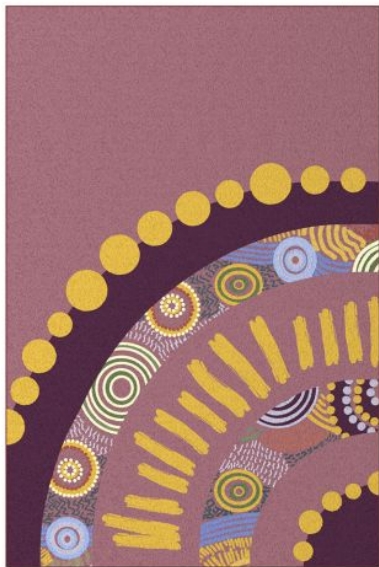

Elements Rectangle Rug

SKU: RUG106

CONTRACTS

WARRANTY

SPECIFICATIONS

Specification	Details
Dimensions (mm)	2000d x 3000w, 9mm thick
Designer	Designed by local Indigenous artist Merryn Apma
Material	100% recyclable heavy-duty polyester
Cleaning	Easy to wipe clean or vacuum. Recommended for indoor use only
Compatibility	Coordinates with BFX Ninderry fabric range

FEATURES

Designed by Indigenous artist Merryn Apma
Crafted from eco-friendly, 100% recyclable polyester
Rectangle shape enhances spatial definition in larger areas
Equipped with non-slip backing for optimum safety
Artwork is available in coordinating rug and fabric options