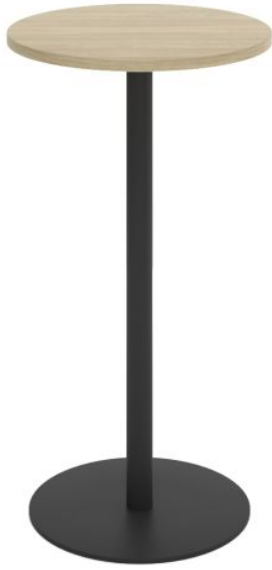

# Platter Round High Table

SKU: FNXRHT

### SIZE (Millimetres)

600 Round Top - 1085H x 600dia with 500dia Disc Base  
25mm top

### COLOURS

Tabletop is available in Beech, Cherry, Natural White or Natural Oak. Choice of Stainless Steel, Black or White powder-coated circular steel disc base.

## FEATURES

- Circular High Table with flat disc base
- E0 enviro board top
- Adjustable levelling feet
- Table comes fully assembled and ready to use
- Fixed height
- Easy to clean

Contact your local BFX Consultant, [click here](#) or scan to view colours & options >